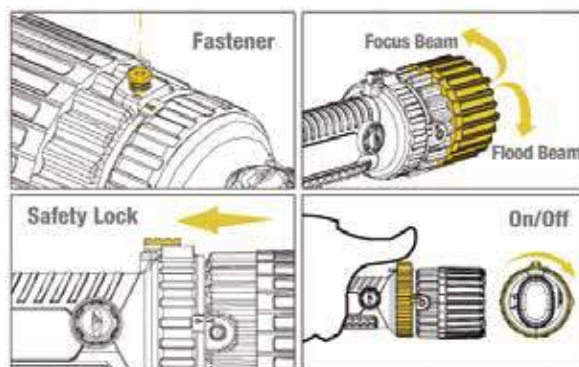

SPOT HIGH	SPOT LOW	FLOOD HIGH	FLOOD LOW
LIGHT OUTPUT	160 LUMENS	60 LUMENS	160 LUMENS	60 LUMENS
Beam	116 METRES	72 METRES	26 METRES	16 METRES
Runtime	6hrs	13hrs	6hrs	13hrs
4XAA	IP67 RATING	DIMENSIONS 184mm x52mm Diameter	250g	

PRODUCT CODE: NSEXZOOM