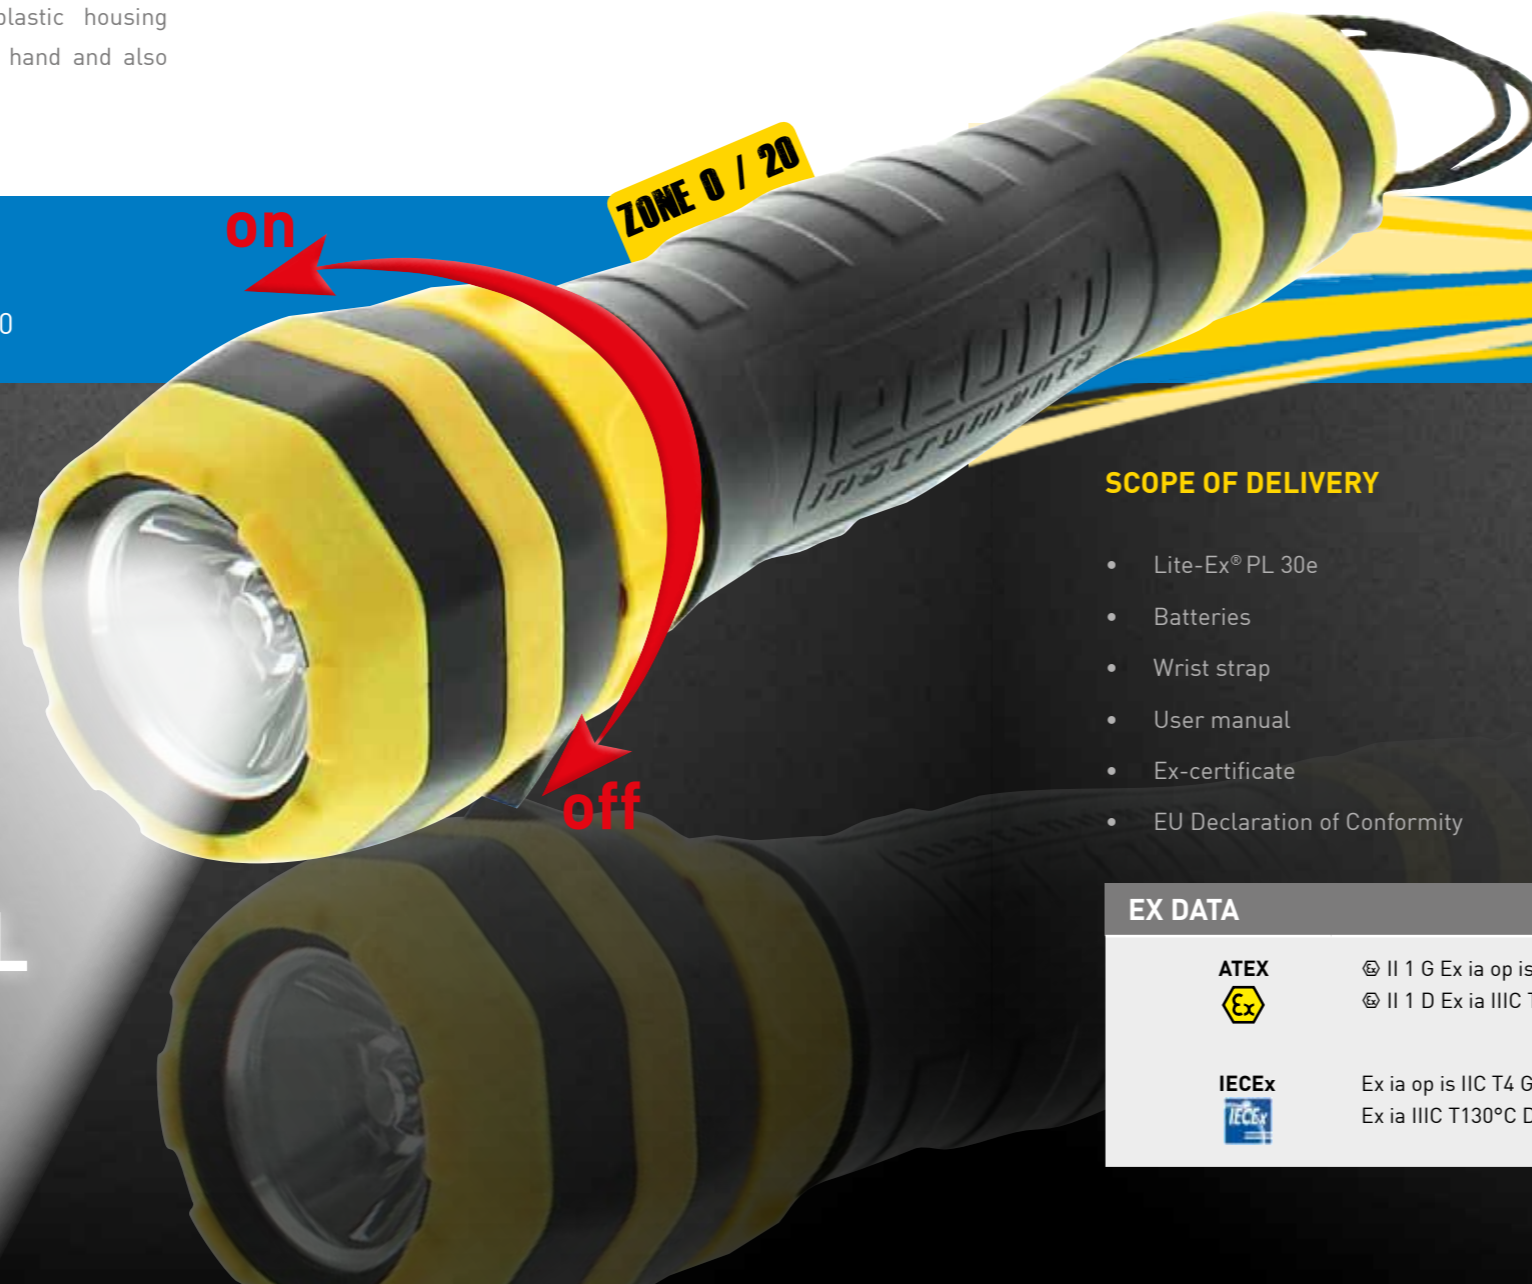

Lite-Ex® PL 30e

UPDATE OF
THE BESTSELLER

SURPASSES ALL LED FLASHLIGHTS ON THE MARKET.

The Lite-Ex® PL 30e flashlight from ecom surpasses all other LED flashlights on the market.

The integrated 3 Watt LED, which is powered by 3 LR14 batteries, allows work to be conducted with extremely bright light for hours at a time.

In the new generation, a special reflector enables the illumination of larger surfaces.

The ergonomically designed, anti-static plastic housing ensures the flashlight fits perfectly in your hand and also provides excellent anti-slip protection.

The high IP65 protection rating prevents the permeation of dust and jet water. Use in harsh conditions is therefore not a problem.

SIMPLE AND RELIABLE TWIST MECHANISM

The switch-on mechanism is yet another outstanding feature - the flashlight is switched on via a sturdy rotating ring. This eliminates annoying malfunctions and repairs due to a faulty switch, thereby saving the user both time and money.

FEATURES

- Zone 0 / 20
- 1x high performance LED (3 Watt)
- 204 Lumen
- Ring switch
- Rugged housing
- High IP protection class IP65
- Diaphragm valve for pressure compensation

ACCESSORIES

	ARTICLE NO.	PRODUCT DESCRIPTION
	A0002055	Leather holster
	ET002055	Sealing kit
	ET002056	Replacement lens
	ET002059	Ring switch

Lite-Ex® PL 30e

LED FLASHLIGHT FOR ZONE 0 / 20

**+ 51 %
ADDITIONAL
LUMEN**

SCOPE OF DELIVERY

- Lite-Ex® PL 30e
- Batteries
- Wrist strap
- User manual
- Ex-certificate
- EU Declaration of Conformity

EX DATA

ATEX	⊕ II 1 G Ex ia op is IIC T4 Ga IP65
	⊕ II 1 D Ex ia IIIC T130 °C Da IP65
IECEX	Ex ia op is IIC T4 Ga IP65
	Ex ia IIIC T130°C Da IP65

TECHNICAL DATA

Ambient temperature	-20 °C ... +50 °C
Storage temperature	-30 °C ... + 60 °C (without batteries)
Power supply	3x LR 14 (type-tested)
Light source	1x 3 Watt LED
Luminosity	5,000 lux (at a distance of 1 m)
Luminous flux	204 lumens
Operating time	> 48 hrs (continuous operation)
Dimensions	approx. 220 x 55 / 42 mm (L x Ø)
Weight	approx. 530 g
IP protection class	IP65
ESD protection	Anti-static housing
CE-designation	CE 0102