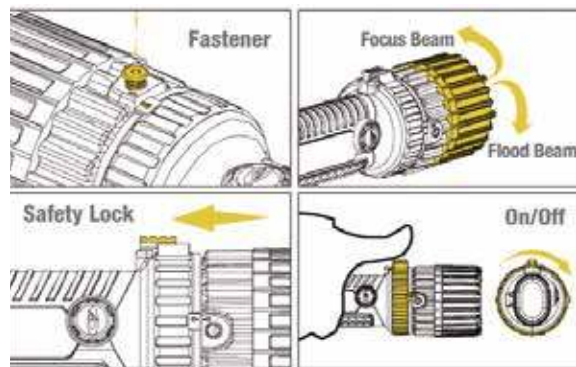

SPOT HIGH	SPOT LOW	FLOOD HIGH	FLOOD LOW
LIGHT OUTPUT	160 LUMENS	60 LUMENS	160 LUMENS	60 LUMENS
Beam	116 METRES	72 METRES	26 METRES	16 METRES
RUN TIMES	6hrs	13hrs	6hrs	13hrs
4XAA	IP67 RATING	DIMENSIONS 184mm x52mm Diameter	250g	

PRODUCT CODE: NSSAFA-FLA-ZOOM
Formally known as NSEXZOOM